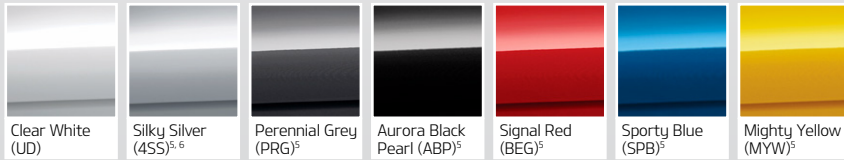

Rear View Camera with Dynamic Parking Guidelines

LED DRL and Front Fog Lights (GT-Line)

Single Zone Climate Control (GT-Line)

Tilt & Slide Sunroof⁴ (GT-Line)

Exterior Colours

Interior Colours

Woven Tricot Cloth Trim (Sport)