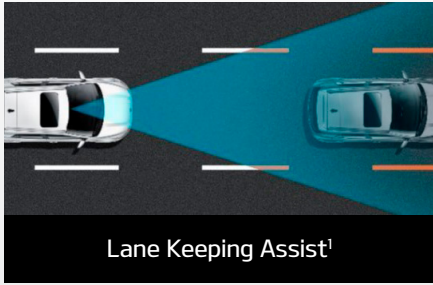

FEATURES

AEB with Forward Collision Warning System¹

8" Touchscreen with Apple CarPlay™² and Android Auto™² connectivity

Bluetooth® Multi-Connection Functionality³

Lane Keeping Assist¹

Lane Following Assist¹