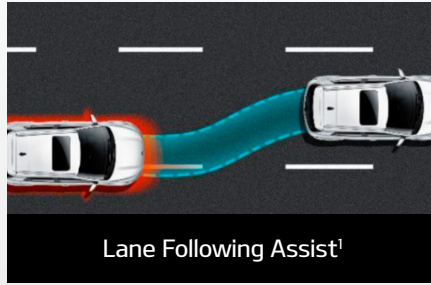

FEATURES

AEB with Forward Collision Warning System¹

8" Touchscreen with Apple CarPlay™² and Android Auto™² connectivity

Bluetooth® Multi-Connection Functionality³

Lane Keeping Assist¹

Lane Following Assist¹