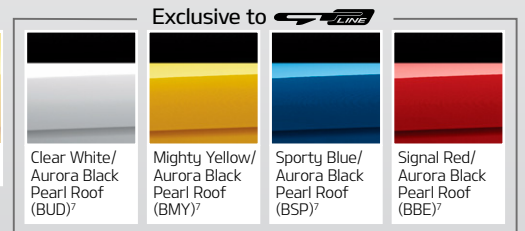

Rear View Camera with Dynamic Parking Guidelines

LED DRL and Front Fog Lights (GT-Line)

Single Zone Climate Control (GT-Line)

Tilt & Slide Sunroof⁴ (GT-Line)

Exterior Colours

Interior Colours

Woven Tricot Cloth Trim (Sport)