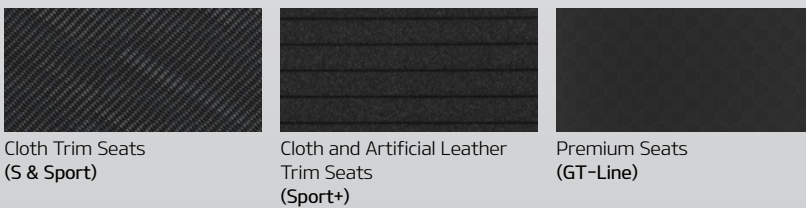

Lane Following Assist¹
(GT-Line)

Sound Mood Lighting
(GT-Line)

BOSE® Premium Sound System
(GT-Line)

Wireless Phone Fast Charging (Qi)⁴
(GT-Line)

Exterior Colours

Interior Colours

Engines

Wheels