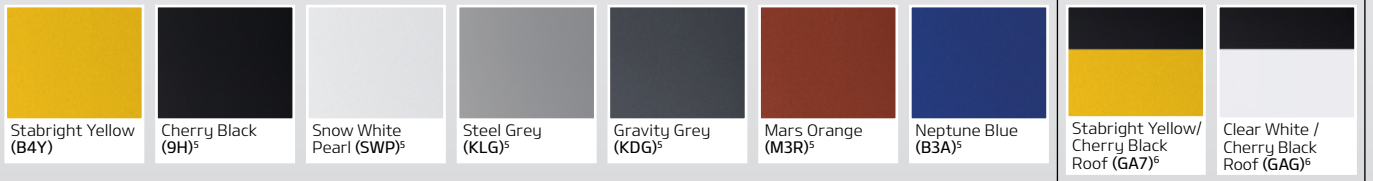

Lane Following Assist¹
(GT-Line)

Sound Mood Lighting
(GT-Line)

BOSE® Premium Sound System
(GT-Line)

Wireless Phone Fast Charging (Qi)⁴
(GT-Line)

Exterior Colours

Interior Colours

Engines

Wheels