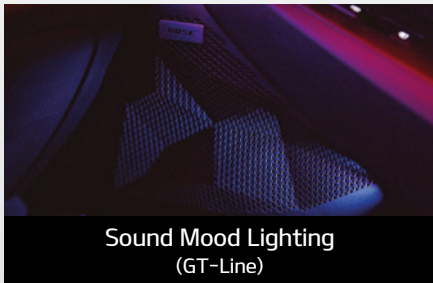

FEATURES

AEB Safety with Junction Assist¹
(Safety Pack, Sport+, GT-Line)

10.25" LCD Touch Screen
(Sport, Sport+, GT-Line)

Bluetooth® Multi-Connection Functionality²

Smartphone Connectivity³

Rear Cross Traffic Collision Avoidance Assist¹ (Sport+, GT-Line)

Lane Following Assist¹
(GT-Line)

Sound Mood Lighting
(GT-Line)

BOSE® Premium Sound System
(GT-Line)

Wireless Phone Fast Charging (Qi)⁴
(GT-Line)

Exterior Colours

Interior Colours

Engines

Wheels